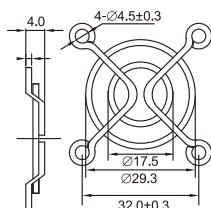

# Metal Finger Guard 铁网

Size:40x40mm

Size:50x50mm

Size:60x60mm

Size:70x70mm

Size:80x80mm

Size:92x92mm

Size:120x120mm

Size:170x170mm