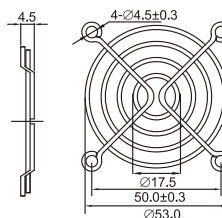

# Metal Finger Guard 铁网

Size:40x40mm

Size:50x50mm

Size:60x60mm

Size:70x70mm

Size:80x80mm

Size:92x92mm

Size:120x120mm

Size:170x170mm