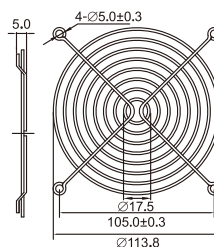

# Metal Finger Guard 铁网

Size:40x40mm

Size:50x50mm

Size:60x60mm

Size:70x70mm

Size:80x80mm

Size:92x92mm

Size:120x120mm

Size:170x170mm