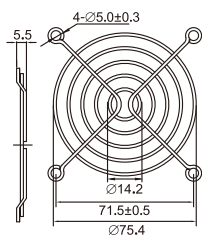

# Metal Finger Guard 铁网

Size:40x40mm

Size:50x50mm

Size:60x60mm

Size:70x70mm

Size:80x80mm

Size:92x92mm

Size:120x120mm

Size:170x170mm