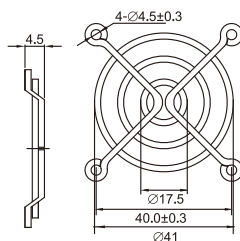

# Metal Finger Guard 铁网

Size:40x40mm

Size:50x50mm

Size:60x60mm

Size:70x70mm

Size:80x80mm

Size:92x92mm

Size:120x120mm

Size:170x170mm