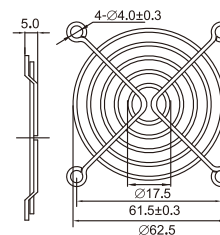

# Metal Finger Guard 铁网

Size:40x40mm

Size:50x50mm

Size:60x60mm

Size:70x70mm

Size:80x80mm

Size:92x92mm

Size:120x120mm

Size:170x170mm