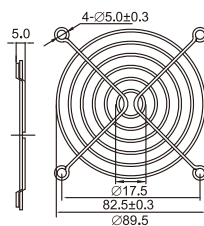

# Metal Finger Guard 铁网

Size:40x40mm

Size:50x50mm

Size:60x60mm

Size:70x70mm

Size:80x80mm

Size:92x92mm

Size:120x120mm

Size:170x170mm